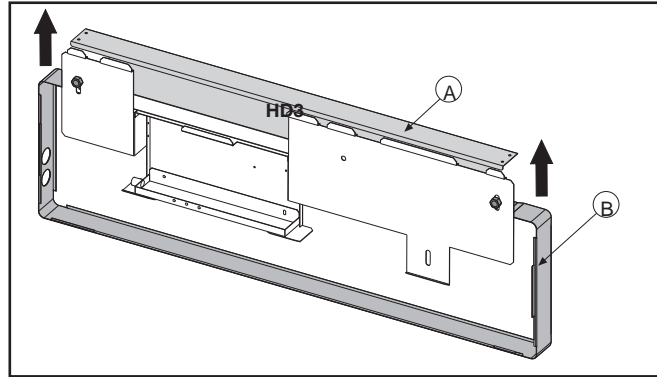

INSTALLATION WITH VALVES AND OUTER FRAME - CONT'D

4. Final result:

5. Repeat points 4, 5, 6, 7, and 8 of the previous section (Installation with built-in valves)

GENERAL DESCRIPTION

CD2X6
 Wall mounted - 3 digits display
 On/Off - Heating/Cooling - 3 speeds
 Ambient temperature knob adjustment

RCE 10E
 Wall mounted
 On/Off - Heating/Cooling - 3 speeds
 Ambient temperature knob adjustment

	Wall mounted	
	CD2X6	RCE10E
Characteritics		
On/Off	◆	◆
Manual speed control	◆	◆
Automatic fan control	◆	◆
Manual Heating/Cooling control	◆	◆
Automatic Heating/Cooling control	◆	◆
Temperature setting knob	◆	◆
External centralised contact	◆	◆
Windows contact	◆	◆
Digital display	◆	
On/Off valve control	◆	◆
Modulating valve control	◆	◆
Available for		
2 pipes	◆	◆
2 pipes + electrical heater	◆	◆
4 pipes	◆	◆