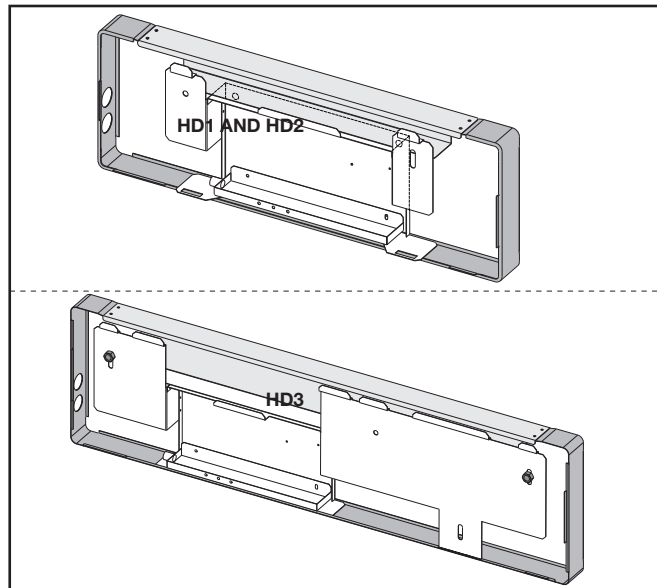

INSTALLATION WITH VALVES AND OUTER FRAME - CONT'D

4. Final result:

5. Repeat points 4, 5, 6, 7, and 8 of the previous section (Installation with built-in valves)

GENERAL DESCRIPTION

CD2X6
 Wall mounted - 3 digits display
 On/Off - Heating/Cooling - 3 speeds
 Ambient temperature knob adjustment

RCE 10E
 Wall mounted
 On/Off - Heating/Cooling - 3 speeds
 Ambient temperature knob adjustment

	Wall mounted	
	CD2X6	RCE10E
Characteritics		
On/Off	◆	◆
Manual speed control	◆	◆
Automatic fan control	◆	◆
Manual Heating/Cooling control	◆	◆
Automatic Heating/Cooling control	◆	◆
Temperature setting knob	◆	◆
External centralised contact	◆	◆
Windows contact	◆	◆
Digital display	◆	
On/Off valve control	◆	◆
Modulating valve control	◆	◆
Available for		
2 pipes	◆	◆
2 pipes + electrical heater	◆	◆
4 pipes	◆	◆